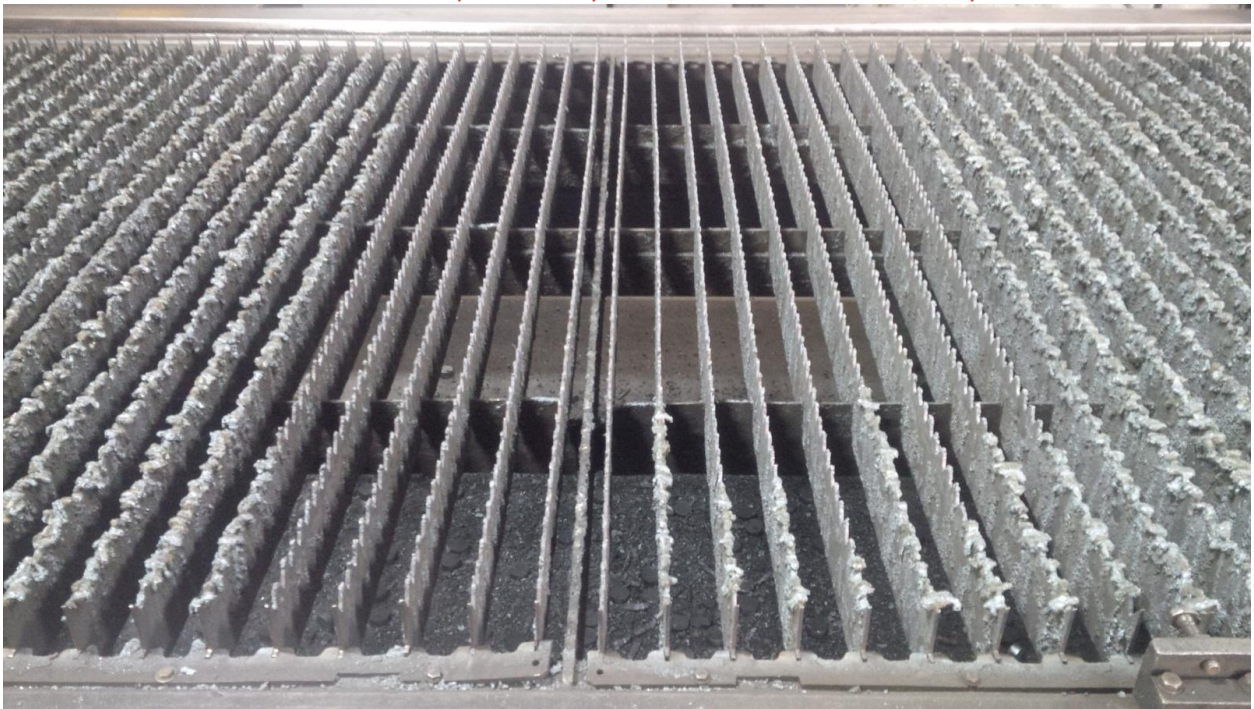

## SLAG HOG SLAT CLEANER TOOL LASER SLATS CLEANING EQUIPMENT

Before Picture

After Picture – Center portion only done, took a few minutes, easy to use

*Done on Bystronic Byspeed 3015 Laser*